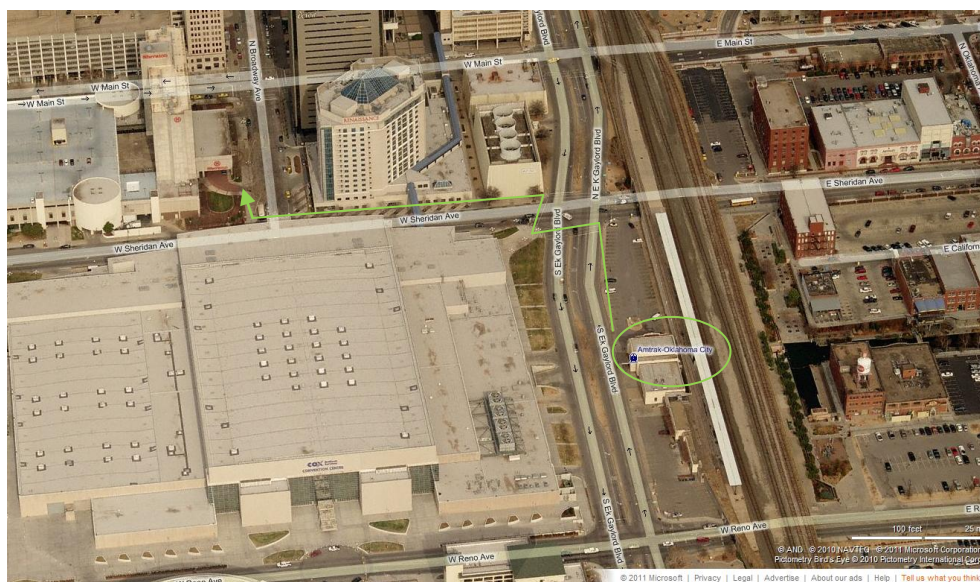

srdug.org

Terry Douglas
Executive Chairperson
tdouglas@francistuttle.edu

Richard Coombe
Executive Vice-Chairperson
rcoombe@francistuttle.edu

Debbie Holthouse
Secretary/Treasurer
dholthouse@dccc.edu

Directions for SRDUG 2011 Conference Attendees Arriving via Amtrak

Walking

1. Upon exiting the station, head North/right/same direction as the train was going.
2. Take the first left onto Sheridan Avenue.
3. The Sheraton Oklahoma City is on the Northwest corner of the Sheridan Avenue & Broadway Avenue intersection, the first road to the North/right.

Total Distance: 0.2 miles

Conference Committee

Terry Douglas, Rich Coombe, Debbie Holthouse, Jason Durham, Joe Olivares, Susie Anderson, John Sonnen, Yvonne Herbst, Francette Carnahan, Jamie Templeton, David Perales, Alan Lytle, Joe Gschwandtner

Shuttle

Please contact Terry Douglas (tdouglas@francistuttle.edu) about shuttle availability.

SRDUG 2011 CONFERENCE

JUNE 13-14, 2011 - OKLAHOMA CITY

Connect - Share - Enlighten - Empower